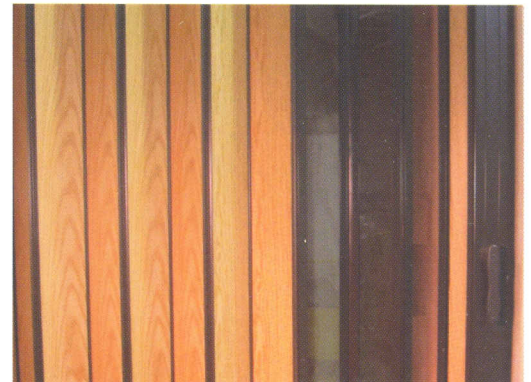

## OUR ELEVATOR CABS

The Legacy Residential Elevator provides many choices of interior panels, from simple unfinished natural wood veneers and melamine to custom recessed woods and glass wall interiors to choose from. Suiting your home décor has never been easier, with our standard choices of veneers, melamine, laminates and stains.

# PANELS & FIXTURES

GATED

CEILING

BRASS

STAINLESS STEEL

BRONZE

GLASS

BI-PARTING